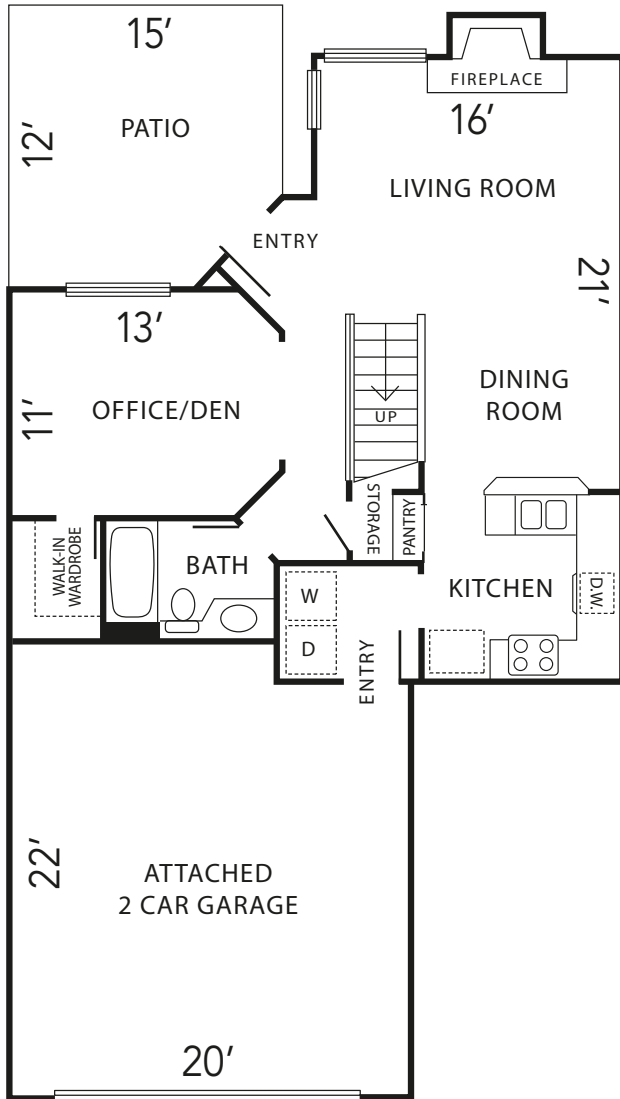

PLAN D

2 Bedroom, Office/Den, 3 Bath Townhome - 1424 sq ft
(dimensions are approximate)

FIRST FLOOR

SECOND FLOOR

SANTA FE
VILLAGE

APARTMENT HOMES

www.farwestapartments.com