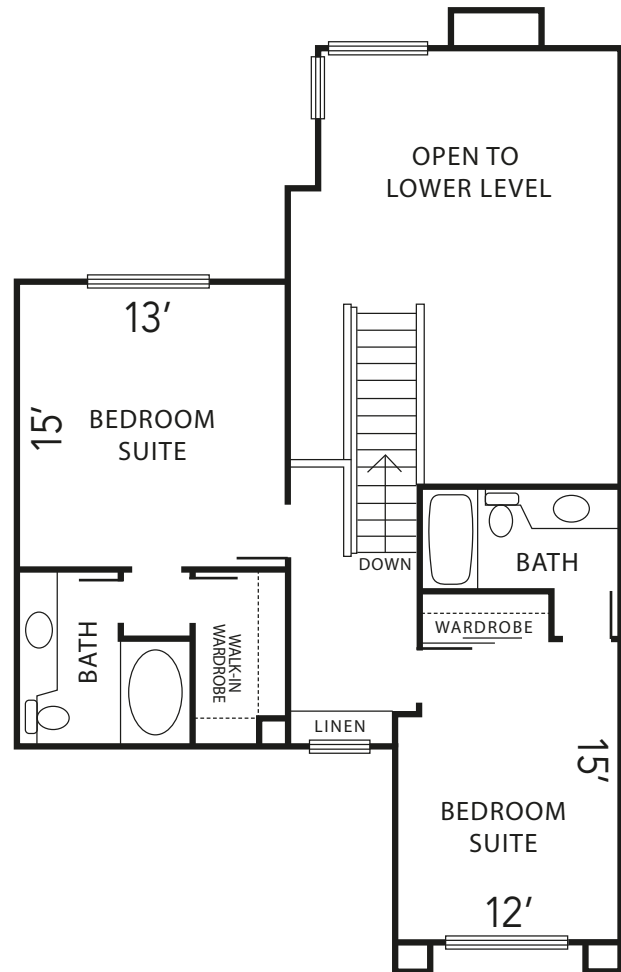

PLAN D

2 Bedroom, Office/Den, 3 Bath Townhome - 1424 sq ft
(dimensions are approximate)

FIRST FLOOR

SECOND FLOOR

SANTA FE
VILLAGE

APARTMENT HOMES

www.farwestapartments.com